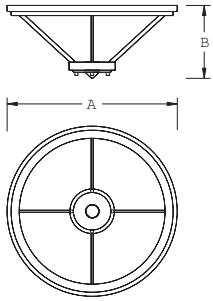

D.M. Lighting

#4590 STANDARD DRY LOCATION

This translucent ceiling piece offers a matching pendant and wall sconce to complete your design specifications. It is available in Satin Aluminum or several other painted finishes. Shown here in Brushed Bronze Paint.

C5

CATALOG#	LAMPING	DIMENSIONS	
		A	B
4590	2 13W PLC	21"	9"
4591	2 26W PLC	21"	9"
4592	3 13W PLC	24"	9"
4593	3 26W PLC	24"	9"
4594	4 13W PLC	30"	9"
4595	4 26W PLC	30"	9"

CATALOG#	LAMPING	DIMENSIONS		
		A	B	C
4585	2 13W PLC	21"	9"	10 1/2"
4586	2 60W A-19	21"	9"	10 1/2"
4587	3 26W PLC	24"	9"	12"
4588	4 26W PLC	30"	9"	15"

CATALOG#	LAMPING	DIMENSIONS			NOTES
		A	B	C	
5190	4 13W PL	24"	30"	9"	PENDANT ALSO AVAILABLE IN 21" DIAMETER
5191	• 4 100W A-19	24"	30"	9"	
5192	6 13W PL	30"	30"	9"	
5193	6 26W PLC	30"	30"	9"	
5194	• 4 100W A-19	30"	30"	9"	
5195	3 F-39	30"	30"	9"	