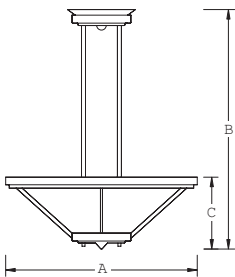

D.M. Lighting

#4590 STANDARD DRY LOCATION

This translucent ceiling piece offers a matching pendant and wall sconce to complete your design specifications. It is available in Satin Aluminum or several other painted finishes. Shown here in Brushed Bronze Paint.

C5

CATALOG#	LAMPING	DIMENSIONS	
		A	B
4590	2 13W PLC	21"	9"
4591	2 26W PLC	21"	9"
4592	3 13W PLC	24"	9"
4593	3 26W PLC	24"	9"
4594	4 13W PLC	30"	9"
4595	4 26W PLC	30"	9"

CATALOG#	LAMPING	DIMENSIONS		
		A	B	C
4585	2 13W PLC	21"	9"	10 1/2"
4586	2 60W A-19	21"	9"	10 1/2"
4587	3 26W PLC	24"	9"	12"
4588	4 26W PLC	30"	9"	15"

CATALOG#	LAMPING	DIMENSIONS			NOTES
		A	B	C	
5190	4 13W PL	24"	30"	9"	PENDANT ALSO AVAILABLE IN 21" DIAMETER
5191	• 4 100W A-19	24"	30"	9"	
5192	6 13W PL	30"	30"	9"	
5193	6 26W PLC	30"	30"	9"	
5194	• 4 100W A-19	30"	30"	9"	
5195	3 F-39	30"	30"	9"	