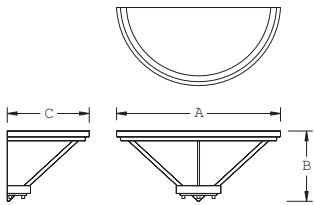

D.M. Lighting

#4590 STANDARD DRY LOCATION

This translucent ceiling piece offers a matching pendant and wall sconce to complete your design specifications. It is available in Satin Aluminum or several other painted finishes. Shown here in Brushed Bronze Paint.

C5

CATALOG#	LAMPING	DIMENSIONS	
		A	B
4590	2 13W PLC	21"	9"
4591	2 26W PLC	21"	9"
4592	3 13W PLC	24"	9"
4593	3 26W PLC	24"	9"
4594	4 13W PLC	30"	9"
4595	4 26W PLC	30"	9"

CATALOG#	LAMPING	DIMENSIONS		
		A	B	C
4585	2 13W PLC	21"	9"	10 1/2"
4586	2 60W A-19	21"	9"	10 1/2"
4587	3 26W PLC	24"	9"	12"
4588	4 26W PLC	30"	9"	15"

CATALOG#	LAMPING	DIMENSIONS			NOTES
		A	B	C	
5190	4 13W PL	24"	30"	9"	PENDANT ALSO AVAILABLE IN 21" DIAMETER
5191	• 4 100W A-19	24"	30"	9"	
5192	6 13W PL	30"	30"	9"	
5193	6 26W PLC	30"	30"	9"	
5194	• 4 100W A-19	30"	30"	9"	
5195	3 F-39	30"	30"	9"	