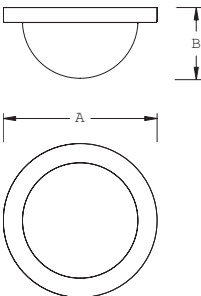

D.M. Lighting

#5110 STANDARD DRY LOCATION

This suspended hemisphere ceiling luminaire has solid brass accents. Available in a variety of finishes with standard White Acrylic or Faux Alabaster Acrylic as an option.

C6

CATALOG#	LAMPING	DIMENSIONS		NOTES
		A	B	
5110	2 13W PL	15 1/2"	8"	CUSTOM SIZES AVAILABLE. CONSULT FACTORY.
5111	1 60W A-19	15 1/2"	8"	
5112	2 22W PLC	15 1/2"	8"	
5113	2 26W PLC	15 1/2"	8"	

CATALOG#	LAMPING	DIMENSIONS	
		A	B
1170	1 22W PLC	16"	8 1/2"
1171	2 22W PLC	16"	8 1/2"
1172	1 60W A-19	16"	8 1/2"

CATALOG#	LAMPING	DIMENSIONS	
		A	B
1180	1 22W PLC	16"	7 1/2"
1181	2 22W PLC	16"	7 1/2"
1182	1 60W A-19	16"	7 1/2"

ORDERING INFORMATION
CATALOG NUMBER + FINISH + OPTIONS OR MODIFICATIONS

AVAILABLE ADDERS