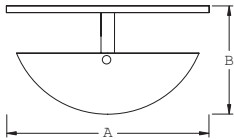

D.M. Lighting

#5110 STANDARD DRY LOCATION

This suspended hemisphere ceiling luminaire has solid brass accents. Available in a variety of finishes with standard White Acrylic or Faux Alabaster Acrylic as an option.

C6

CATALOG#	LAMPING	DIMENSIONS		NOTES
		A	B	
5110	2 13W PL	15 1/2"	8"	CUSTOM SIZES AVAILABLE. CONSULT FACTORY.
5111	1 60W A-19	15 1/2"	8"	
5112	2 22W PLC	15 1/2"	8"	
5113	2 26W PLC	15 1/2"	8"	

CATALOG#	LAMPING	DIMENSIONS	
		A	B
1170	1 22W PLC	16"	8 1/2"
1171	2 22W PLC	16"	8 1/2"
1172	1 60W A-19	16"	8 1/2"

CATALOG#	LAMPING	DIMENSIONS	
		A	B
1180	1 22W PLC	16"	7 1/2"
1181	2 22W PLC	16"	7 1/2"
1182	1 60W A-19	16"	7 1/2"

ORDERING INFORMATION
CATALOG NUMBER + FINISH + OPTIONS OR MODIFICATIONS

AVAILABLE ADDERS