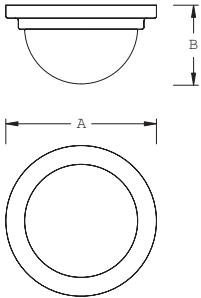

D.M. Lighting

#5110 STANDARD DRY LOCATION

This suspended hemisphere ceiling luminaire has solid brass accents. Available in a variety of finishes with standard White Acrylic or Faux Alabaster Acrylic as an option.

C6

CATALOG#	LAMPING	DIMENSIONS		NOTES
		A	B	
5110	2 13W PL	15 1/2"	8"	CUSTOM SIZES AVAILABLE. CONSULT FACTORY.
5111	1 60W A-19	15 1/2"	8"	
5112	2 22W PLC	15 1/2"	8"	
5113	2 26W PLC	15 1/2"	8"	

CATALOG#	LAMPING	DIMENSIONS	
		A	B
1170	1 22W PLC	16"	8 1/2"
1171	2 22W PLC	16"	8 1/2"
1172	1 60W A-19	16"	8 1/2"

CATALOG#	LAMPING	DIMENSIONS	
		A	B
1180	1 22W PLC	16"	7 1/2"
1181	2 22W PLC	16"	7 1/2"
1182	1 60W A-19	16"	7 1/2"

ORDERING INFORMATION
CATALOG NUMBER + FINISH + OPTIONS OR MODIFICATIONS

AVAILABLE ADDERS