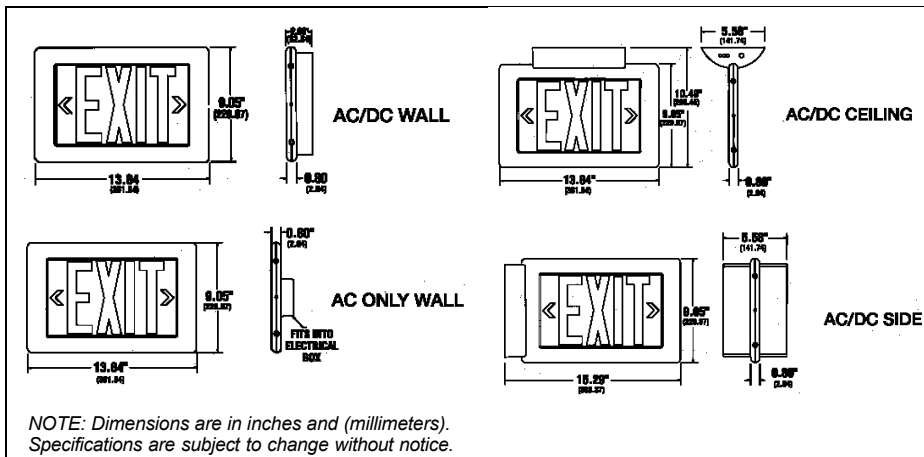

HIGH-GLOW SERIES PRODUCT SPECIFICATIONS

Factory Installed Options

Add	Description
-IA	Audible Intermittent Alarm (Self-powered models only)
-IV	Visual Intermittent Alarm (Self-powered models only)
-FA	Fire Alarm Control Panel Interface
-SX	Self-Diagnostic Circuit (Self-powered models only)
-DL	Damp Location Application
-SW	Special wording (See Custom Signage page)
TCI	Twin Circuit Input
-B	Black Body/Canopy

SELF-POWERED MODELS - 120 or 277 VAC INPUT

MODEL NUMBER	DESCRIPTION	*FRAME DIMENSIONS	WEIGHT	STANDARD LAMPS
BP-SL-1-*	Self-Powered Single Face Exit No Canopy	2."D x 13.94"W x 9.05"H	5 lbs.	Ultra Bright-L.E.D.'s
BP-SL-2-*	Self-Powered Single Face Exit With Canopy	.80"D x 13.84"W x 9.05"H+	5 lbs.	Ultra Bright-L.E.D.'s
BP-SL-3-*	Self-Powered Double Face Exit With Canopy	.80"D x 13.84"W x 9.05"H+	5 lbs.	Ultra Bright-L.E.D.'s
BP-CD-1-*	Self-Powered Single Face Exit No Canopy	2."D x 13.94"W x 9.05"H	5 lbs.	Ultra Bright White LED's
BP-CD-2-*	Self-Powered Single Face Exit With Canopy	.80"D x 13.84"W x 9.05"H+	5 lbs.	Ultra Bright White LED's
BP-CD-3-*	Self-Powered Double Face Exit With Canopy	.80"D x 13.84"W x 9.05"H+	5 lbs.	Ultra Bright White LED's

Ordering Information

AC ONLY MODELS - 120 or 277 VAC INPUT

MODEL NUMBER	DESCRIPTION	*FRAME DIMENSIONS	WEIGHT	STANDARD LAMPS
SL-1-*	Single Face Exit No Canopy	.80"D x 13.94"W x 9.05"H	4 lbs.	Ultra Bright-L.E.D.'s
SL-2-*	Single Face Exit With Canopy	.80"D x 13.94"W x 9.05"H+	5 lbs.	Ultra Bright-L.E.D.'s
SL-3-*	Double Face Exit With Canopy	.80"D x 13.94"W x 9.05"H+	5 lbs.	Ultra Bright-L.E.D.'s
CD-1*	Single Face Exit No Canopy	.80"D x 13.94"W x 9.05"H	4 lbs.	Cold Cathode
CD-2*	Single Face Exit With Canopy	.80"D x 13.94"W x 9.05"H+	5 lbs.	Cold Cathode
CD-3*	Double Face Exit With Canopy	.80"D x 13.94"W x 9.05"H+	5 lbs.	Cold Cathode

**Red (R) or Green (G) Letter Face.

*Cold Cathode Models (CD) are Supplied with Red or Green Letter Face.