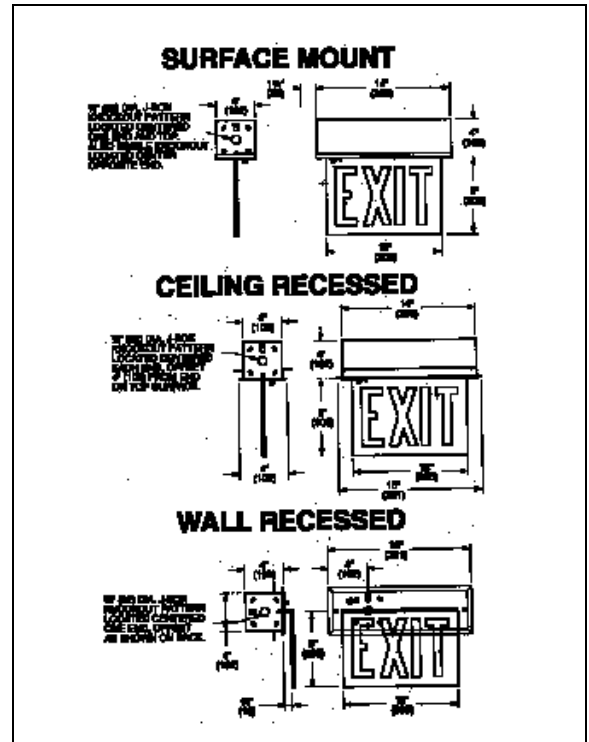

LED Edge Lite Series .66pf 120/277vac

Application

High-Lites LED-Edge Lite Series Exit Signs are ideal for facilities that require a pleasing design and long life construction.

Unit Selection Chart

Series	Model	Number of Faces	Color of Face
AC Only			
LED XFO Surface Mount	LED XFO	-1 Single Face Wall Mount	*-RC Red Letters Clear Bkgd.
LED RXFO Recessed Mount	LED RXFO	-2 Single Face Ceiling or End	-RW Red Letters White Bkgd.
Emergency Operation			
LED BP Lead Calcium Battery	LED BP-XFO LED BP-RXFO	-3 Double (End mount for surface exits only)	*-GC Green Letters Clear Bkgd. -GW Green Letters White Bkgd.

* Available only on single face exits

SPECIFY CHEVRON DIRECTION

N= No Chevron L= Left Chevron R=Right Chevron
D= Double Chevron LR= Left and Right Chevron

Options

Add	Description
-BK	Matte Black Trim Plate
-DB	Dark Bronze Trim Plate
-BA	Brushed Aluminum Trim Plate
-FA	Fire Alarm Interface
-NC	Nickel Cadmium Battery