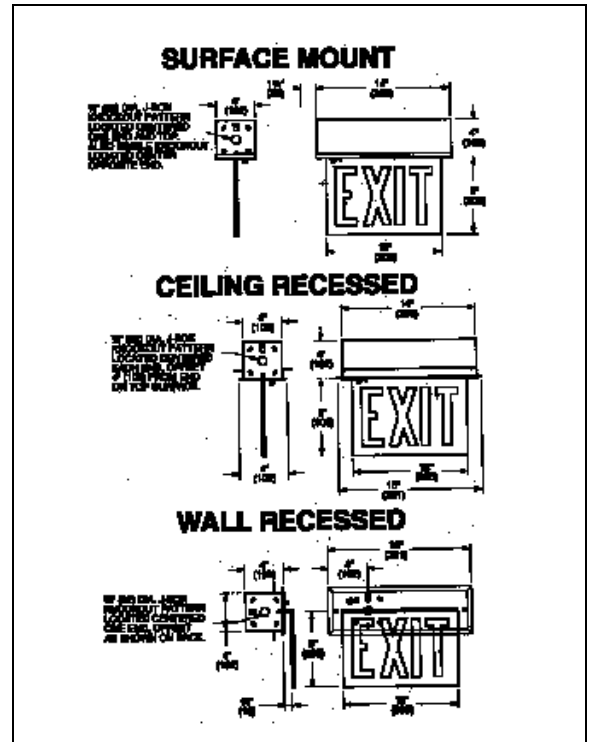

LED Edge Lite Series .66pf 120/277vac

Application

High-Lites LED-Edge Lite Series Exit Signs are ideal for facilities that require a pleasing design and long life construction.

Unit Selection Chart

Series	Model	Number of Faces	Color of Face
AC Only LED XFO Surface Mount	LED XFO	-1 Single Face Wall Mount	*-RC Red Letters Clear Bkgd.
LED RXFO Recessed Mount	LED RXFO	-2 Single Face Ceiling or End	-RW Red Letters White Bkgd.
Emergency Operation LED BP Lead Calcium Battery	LED BP-XFO LED BP-RXFO	-3 Double (End mount for surface exits only)	*-GC Green Letters Clear Bkgd. -GW Green Letters White Bkgd.

* Available only on single face exits

SPECIFY CHEVRON DIRECTION

N= No Chevron L= Left Chevron R=Right Chevron
D= Double Chevron LR= Left and Right Chevron

Options

Add	Description
-BK	Matte Black Trim Plate
-DB	Dark Bronze Trim Plate
-BA	Brushed Aluminum Trim Plate
-FA	Fire Alarm Interface
-NC	Nickel Cadmium Battery